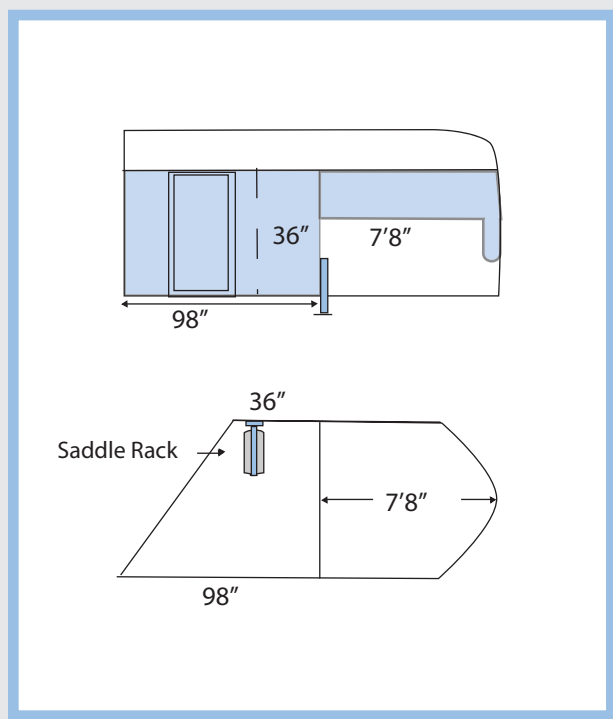

Bigger. Better. Safer. Thuro-Built Goosenecks.

For all of your livestock moving needs—in most models and *ALL* sizes.

All models of Thuro-Bilt are Available
as 2 to 4 Horse Gooseneck Models*

**except Spirit*

G

G+

LIBERTY

Shilo

Shilo EX

Special Edition

Special Edition +

- Center Mount Jack w/Detachable Handle
- 12" Added to Tack Room Length
- 2 Horse w/5,200 Pound Sprung Axle
- 3 and 4 Horse w/7,000 Pound Torsion Axle
- Longer Goose Extension w/High Frame Fits More Pickup Bed Styles
- Sam Thuro-Bilt Value Built into Every Trailer