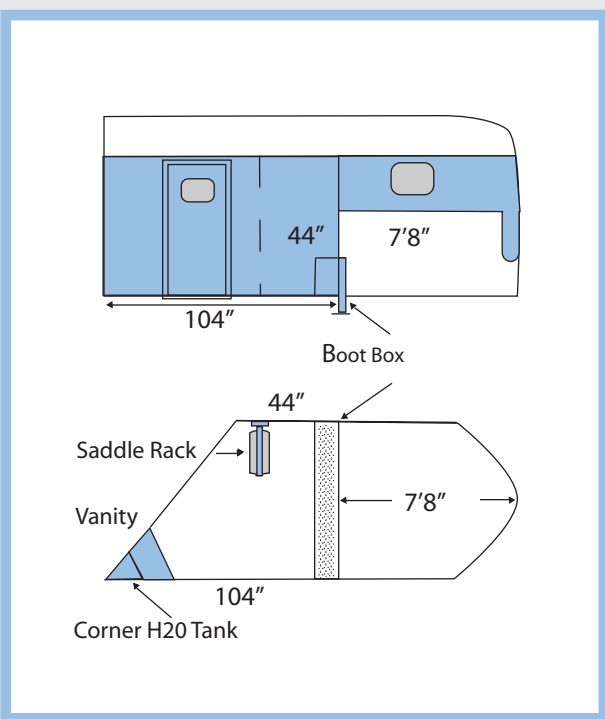

Bigger. Better. Safer. Thuro-Built Goosenecks.

For all of your livestock moving needs—in most models and *ALL* sizes.

All models of Thuro-Bilt are Available
as 2 to 4 Horse Gooseneck Models*

**except Spirit*

G

G+

LIBERTY

Shilo

Shilo EX

Special Edition

Special Edition +

- Center Mount Jack w/Detachable Handle
- 12" Added to Tack Room Length
- 2 Horse w/5,200 Pound Sprung Axle
- 3 and 4 Horse w/7,000 Pound Torsion Axle
- Longer Goose Extension w/High Frame Fits More Pickup Bed Styles
- Sam Thuro-Bilt Value Built into Every Trailer